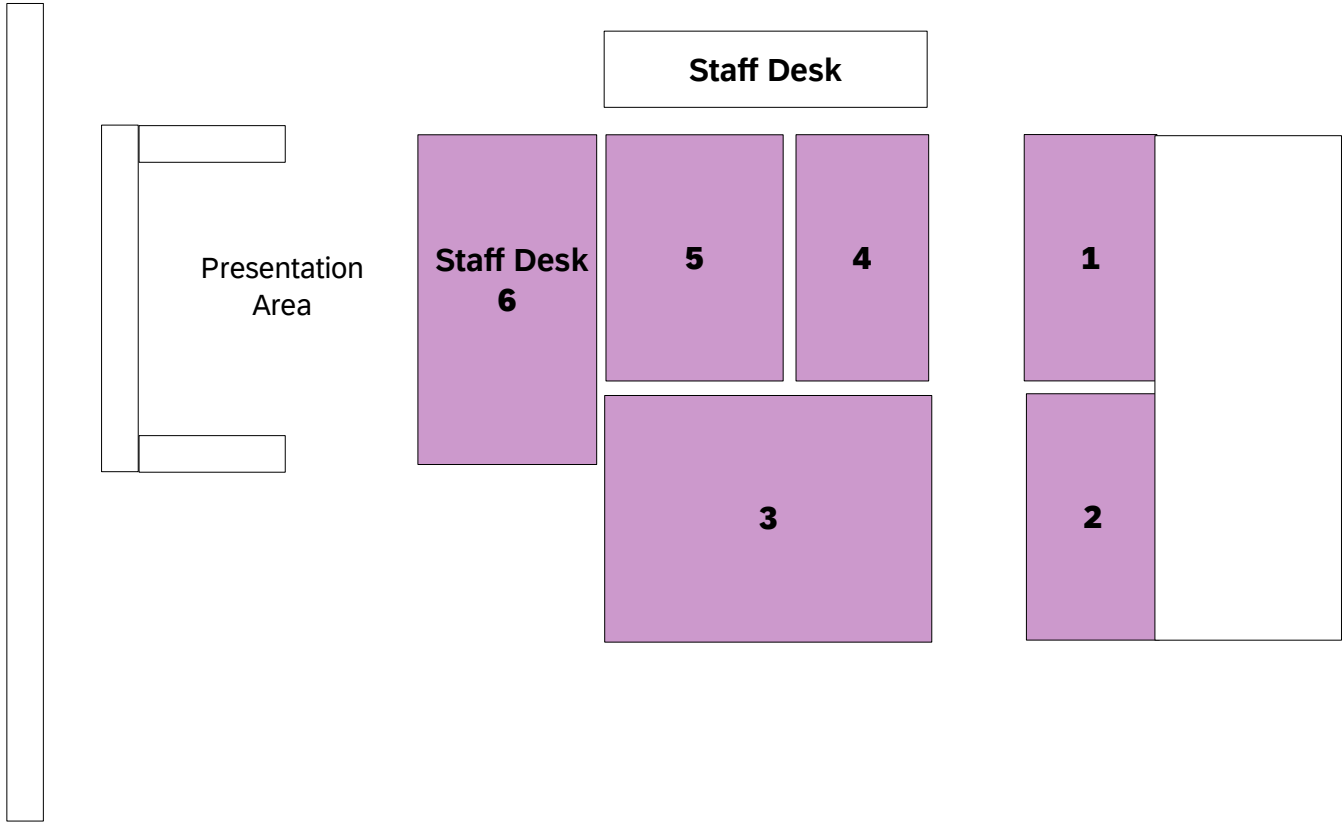

15 MIN EXPRESS

CATALOG & RESEARCH

WHEELCHAIR ACCESSIBLE

SEATED PC

STANDING PC

3rd Floor Inspiration Lab

BRIDGE

BRIDGE