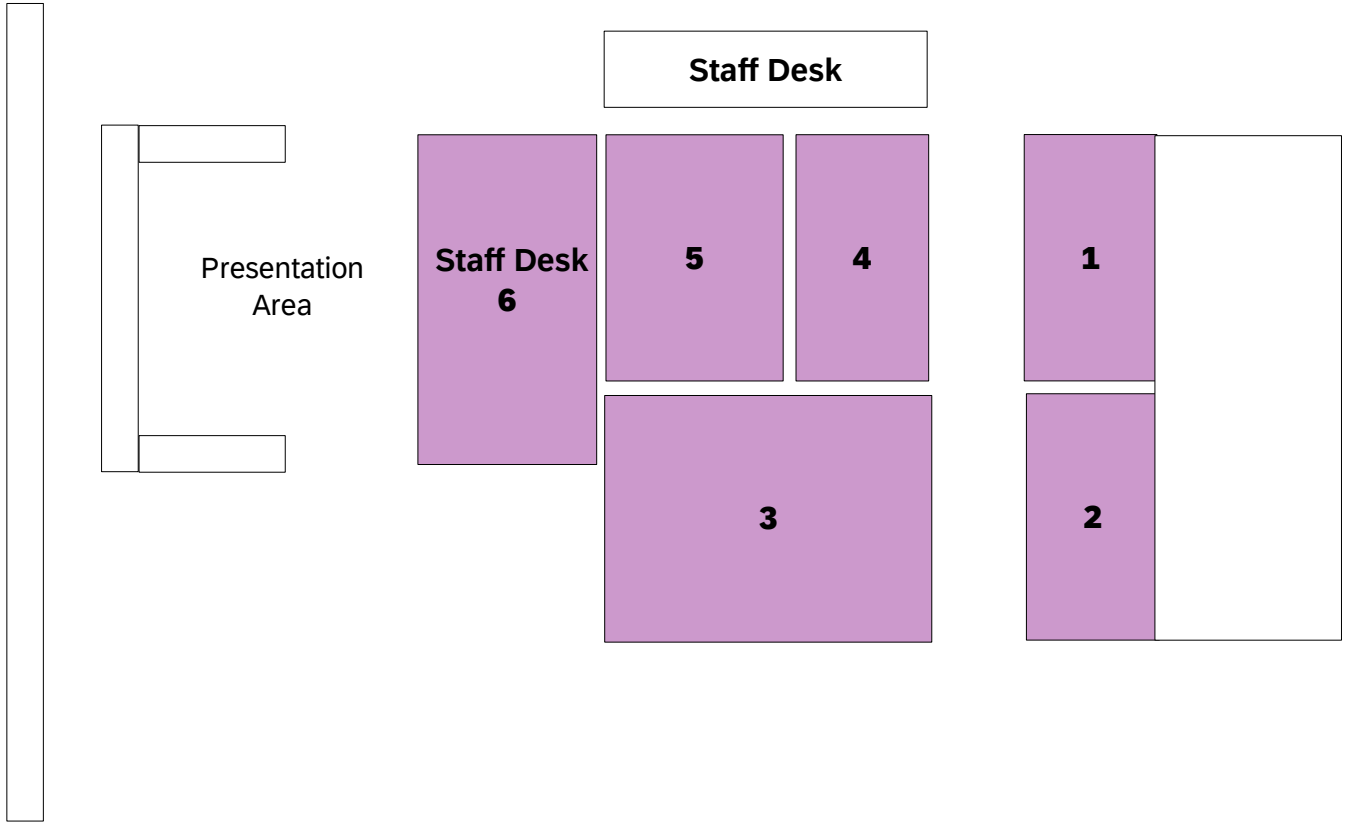

3rd Floor Inspiration Lab

BRIDGE

BRIDGE

COMPUTER TYPE GUIDE

- Digitization Station
- Creation Station
- Sound Recording Booth
- Animation Station
- Scanner
- A/V Hookup
- VHS

4th Floor

Scanner

INFO STAFF
DESK