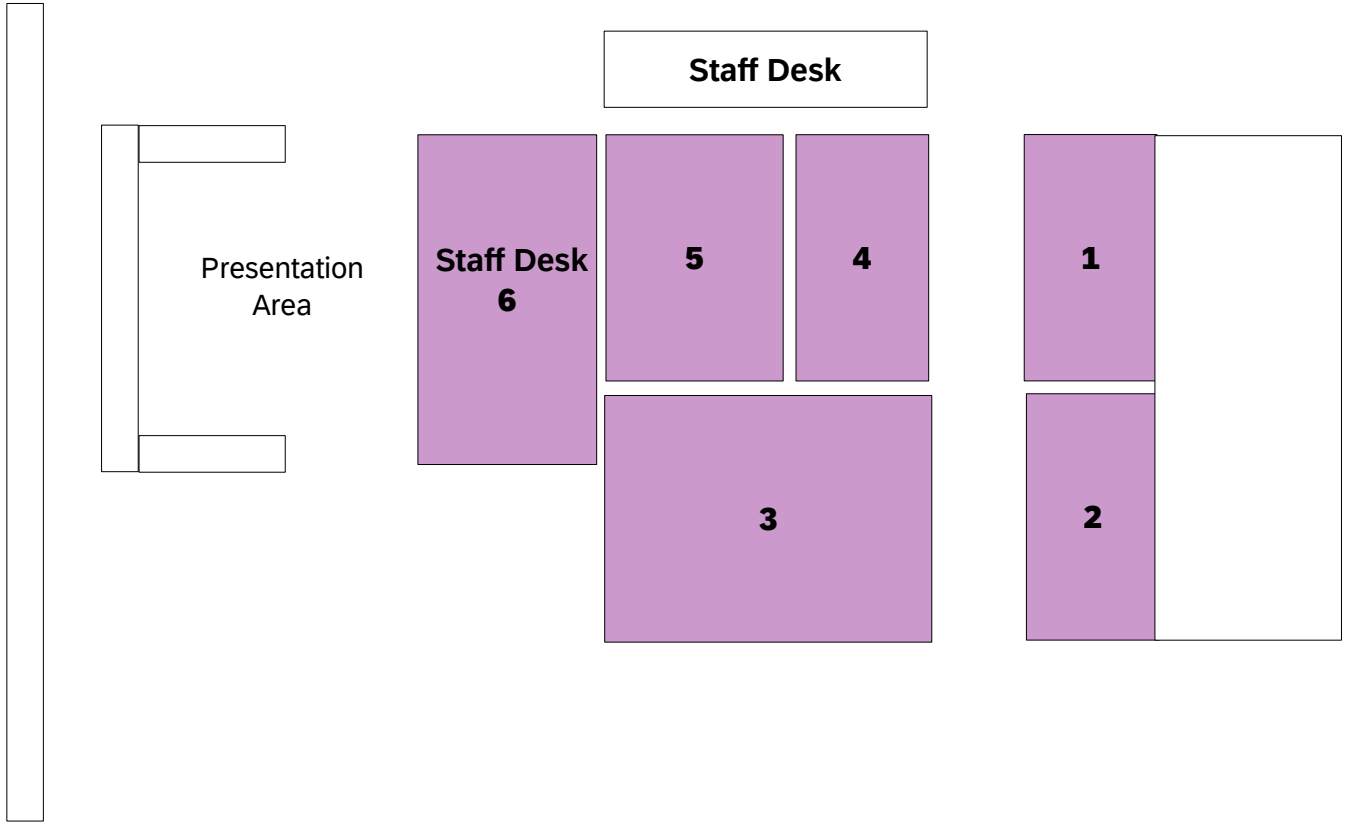

ASV STAFF DESK

CEN3094 CEN3095

COMPUTER TYPE GUIDE

PUBLIC INTERNET

15 MIN EXPRESS

CATALOG & RESEARCH

WHEELCHAIR ACCESSIBLE

SEATED PC

STANDING PC

3rd Floor Inspiration Lab

BRIDGE

BRIDGE

COMPUTER TYPE GUIDE

- Digitization Station
- Creation Station
- Sound Recording Booth
- Animation Station
- Scanner
- A/V Hookup
- VHS

4th Floor

CEN4035	CEN4036
CEN4033	CEN4034
CEN4031	CEN4032