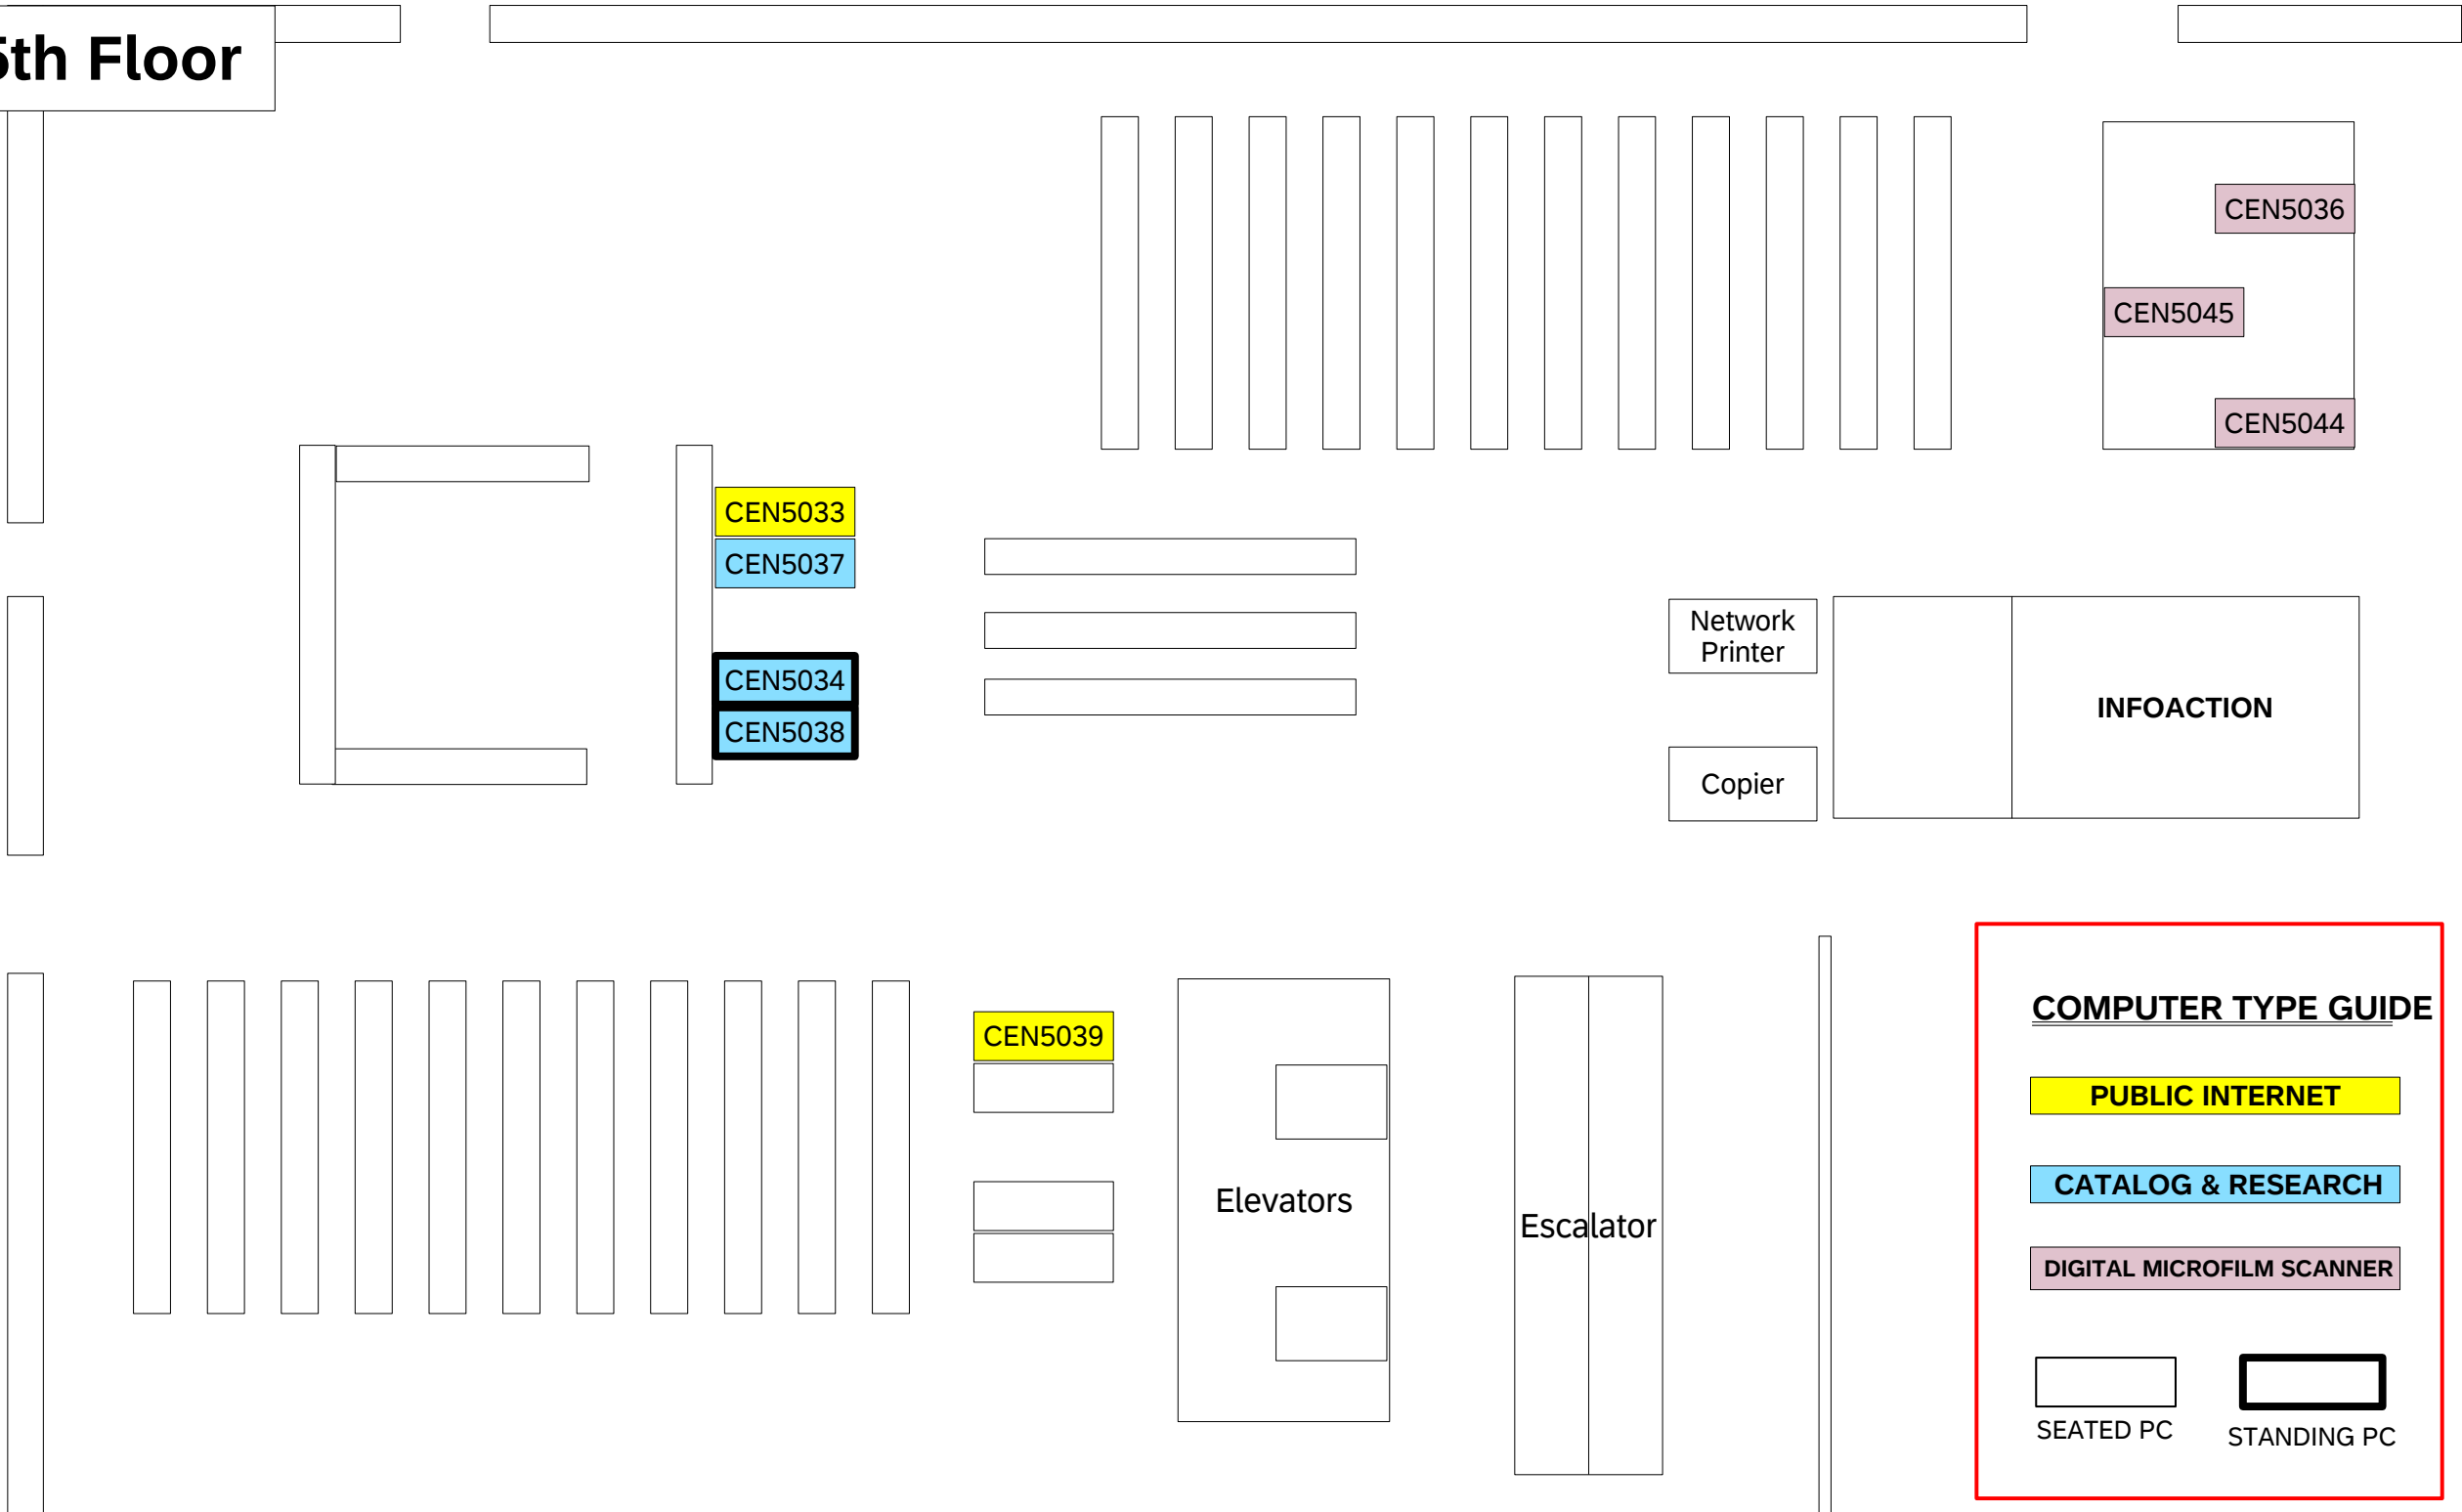

5th Floor

CEN5033

CEN5037

CEN5034

CEN5038

CEN5039

CEN5036

CEN5045

CEN5044

Network
Printer

Copier

INFOACTION

Elevators

Escalator

COMPUTER TYPE GUIDE

PUBLIC INTERNET

CATALOG & RESEARCH

DIGITAL MICROFILM SCANNER

SEATED PC

STANDING PC